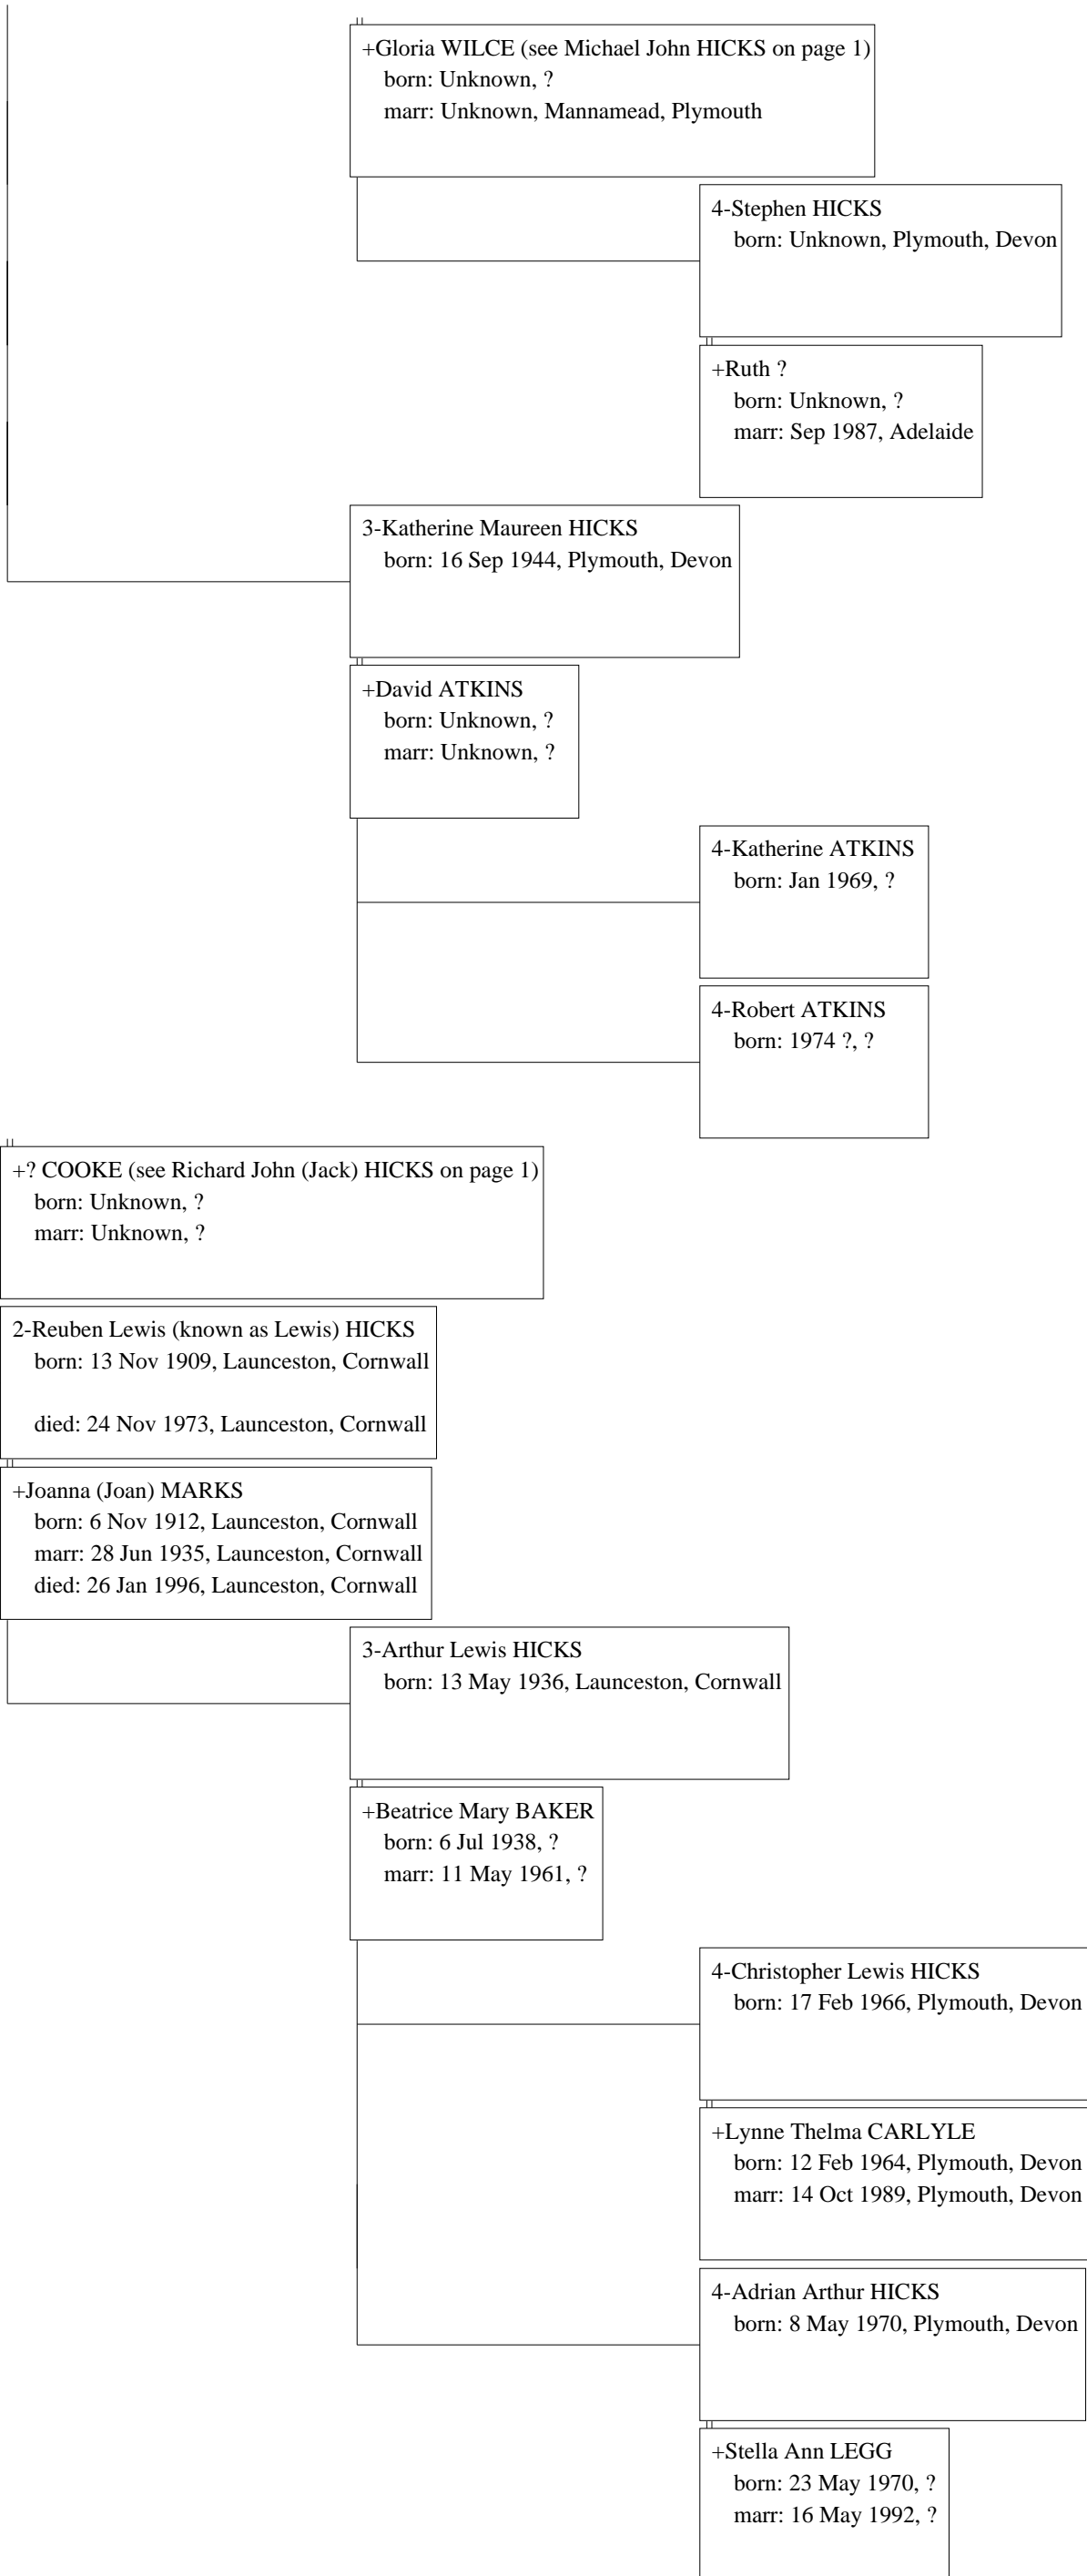

Descendants of Reuben Lewis HICKS